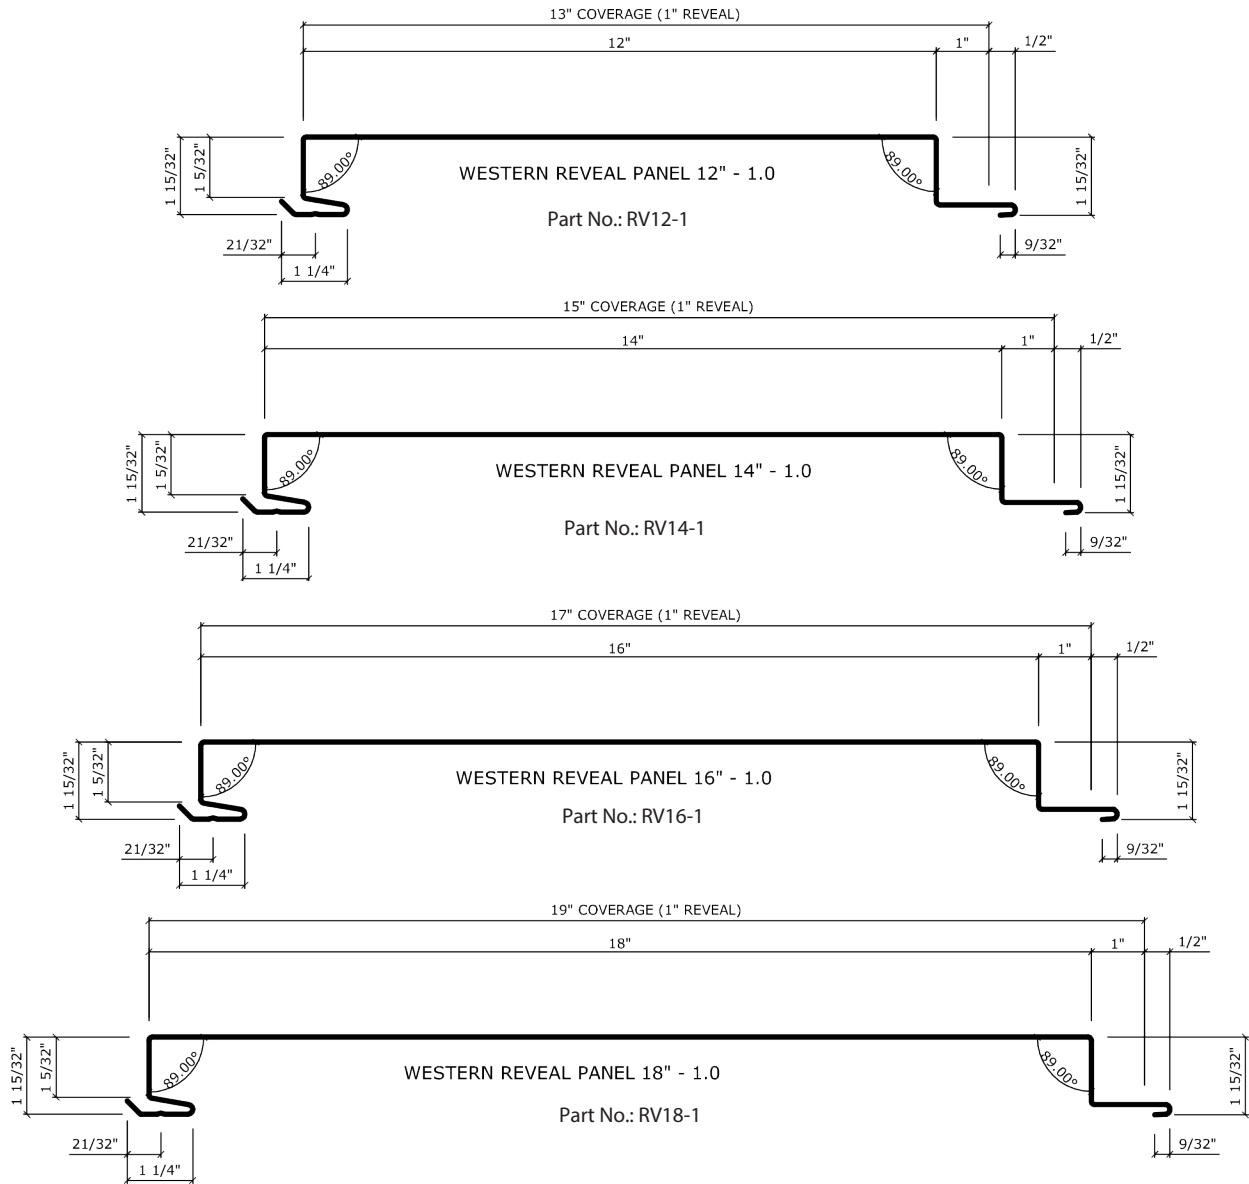

Finishes You've Never Seen Before®

WESTERN REVEAL® 1.0

1" REVEAL PANELS

Click on any one of the panels below to enlarge.

WESTERN REVEAL® - 1.0
AVAILABLE SIZES

FACE	REVEAL	COVERAGE
12"	1"	13"
14"	1"	15"
16"	1"	17"
18"	1"	19"