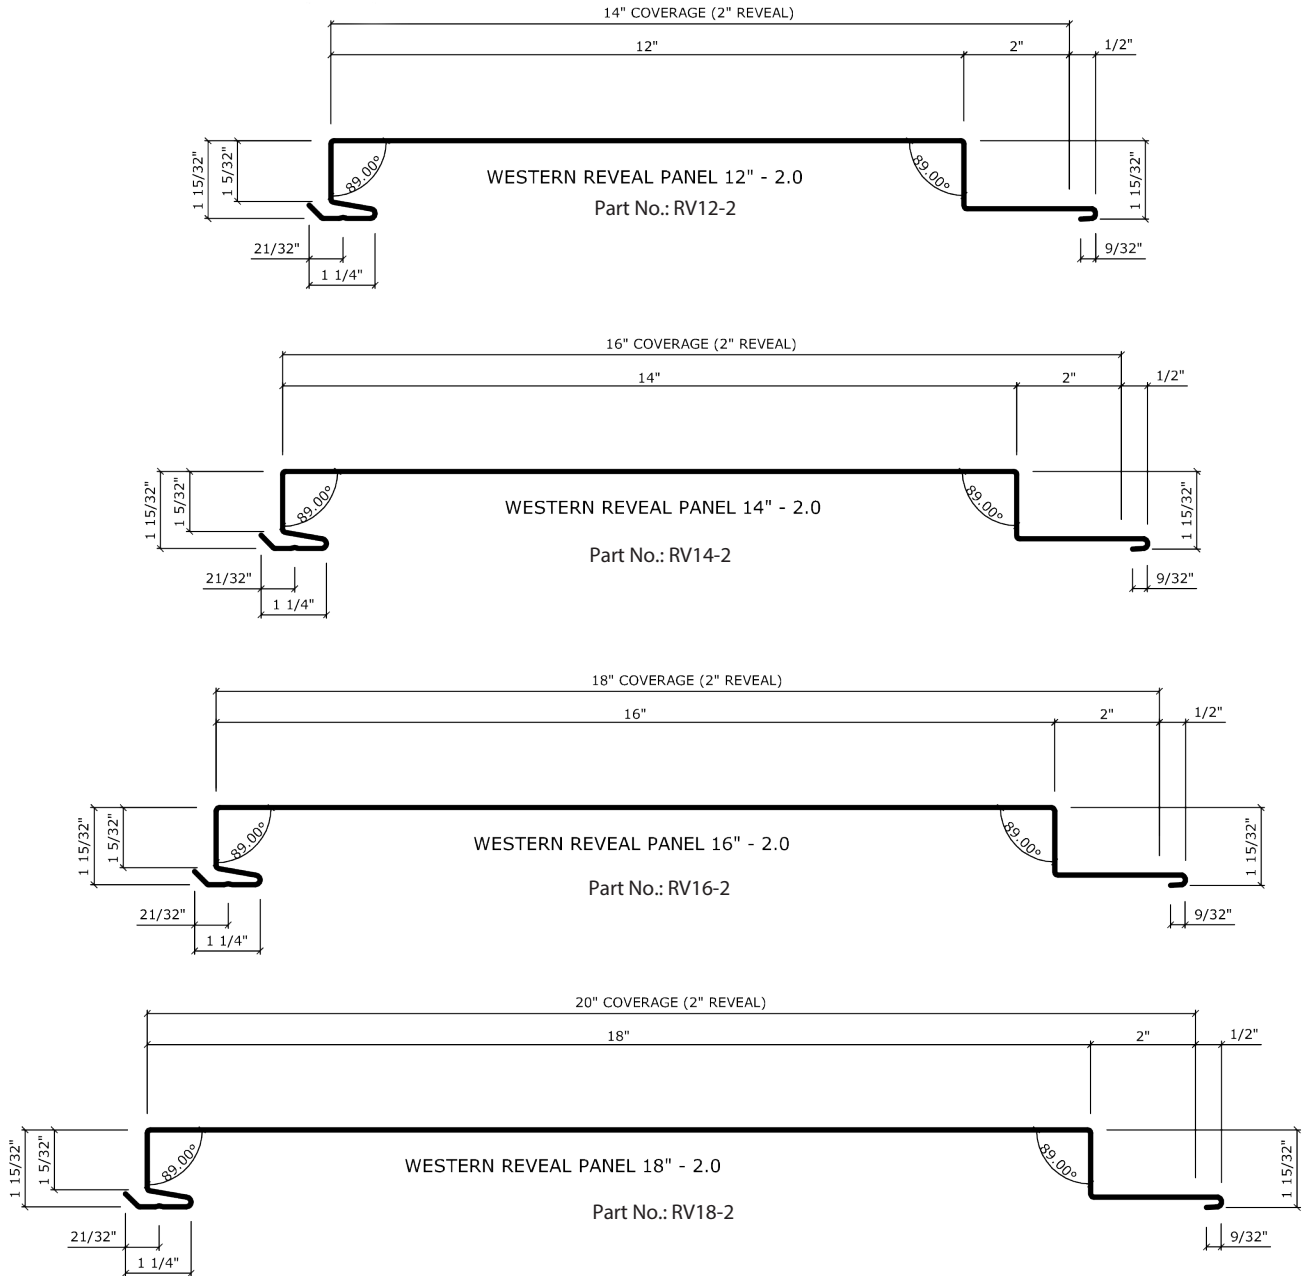

WESTERN REVEAL® 2.0

2" REVEAL PANELS

Click on any one of the panels below to enlarge.

Finishes You've Never Seen Before®

WESTERN REVEAL® - 2.0
AVAILABLE SIZES

FACE	REVEAL	COVERAGE
12"	2"	14"
14"	2"	16"
16"	2"	18"
18"	2"	20"