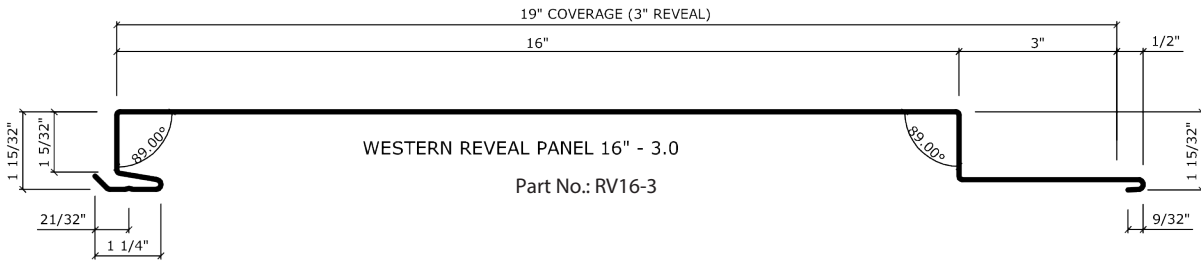

WESTERN REVEAL® 3.0

3" REVEAL PANELS

Click on any one of the panels below to enlarge.

Finishes You've Never Seen Before®

WESTERN REVEAL® - 3.0
AVAILABLE SIZES

FACE	REVEAL	COVERAGE
12"	3"	15"
14"	3"	17"
16"	3"	19"
18"	3"	21"