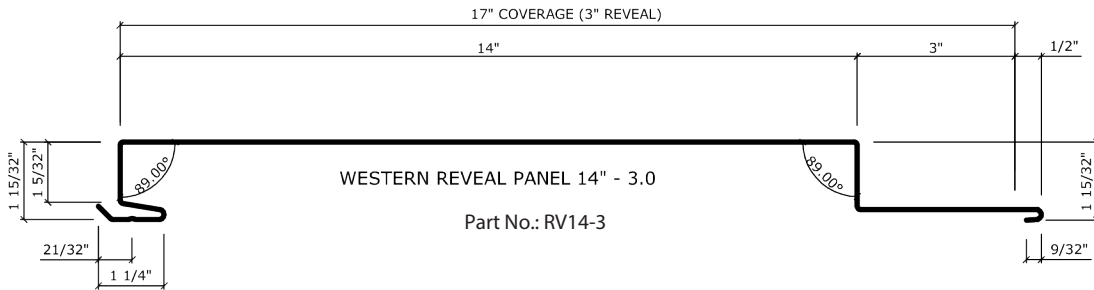

WESTERN REVEAL® 3.0

3" REVEAL PANELS

Click on any one of the panels below to enlarge.

Finishes You've Never Seen Before®

WESTERN REVEAL® - 3.0
AVAILABLE SIZES

FACE	REVEAL	COVERAGE
12"	3"	15"
14"	3"	17"
16"	3"	19"
18"	3"	21"