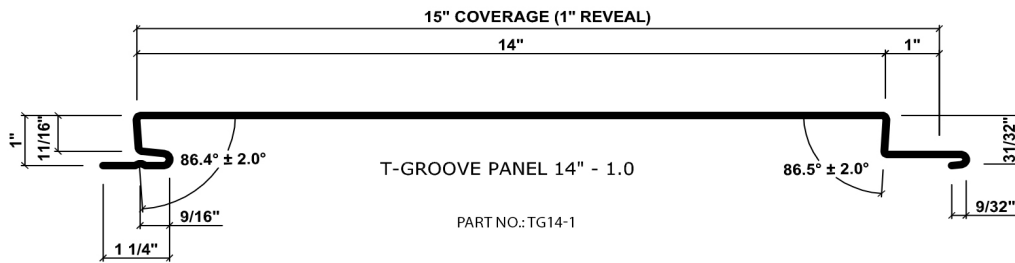

Finishes You've Never Seen Before®

T-GROOVE® 1.0

1" REVEAL PANELS

Click on any one of the panels below to enlarge.

T-GROOVE® - 1.0
AVAILABLE SIZES

FACE	REVEAL	COVERAGE
12"	1"	13"
14"	1"	15"
16"	1"	17"
18"	1"	19"