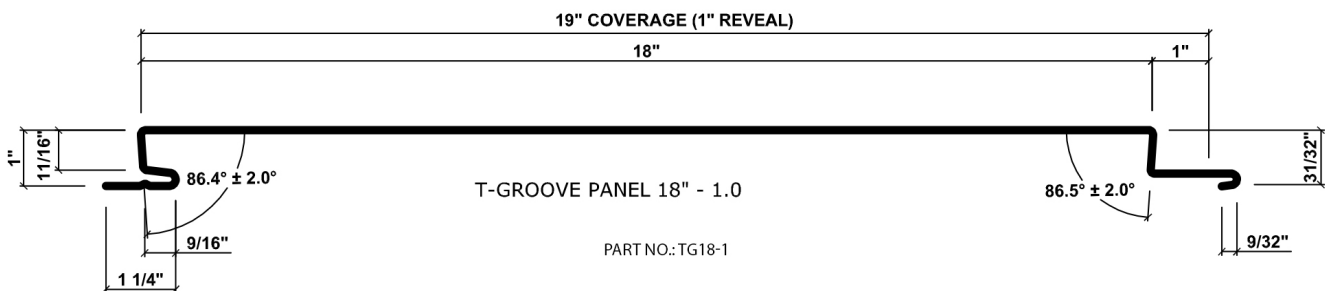

Finishes You've Never Seen Before®

T-GROOVE® 1.0

1" REVEAL PANELS

Click on any one of the panels below to enlarge.

T-GROOVE® - 1.0
AVAILABLE SIZES

FACE	REVEAL	COVERAGE
12"	1"	13"
14"	1"	15"
16"	1"	17"
18"	1"	19"