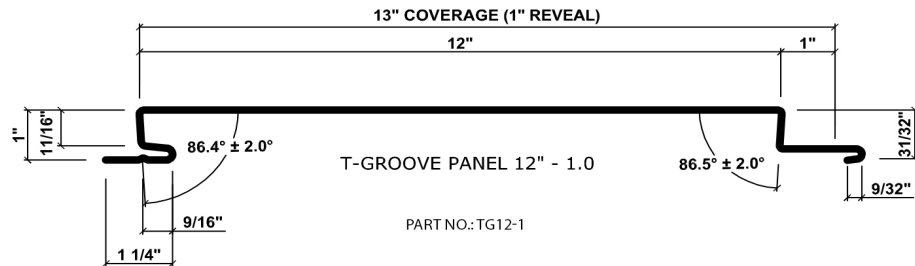

Finishes You've Never Seen Before®

T-GROOVE® 1.0

1" REVEAL PANELS

Click on any one of the panels below to enlarge.

T-GROOVE® - 1.0
AVAILABLE SIZES

FACE	REVEAL	COVERAGE
12"	1"	13"
14"	1"	15"
16"	1"	17"
18"	1"	19"