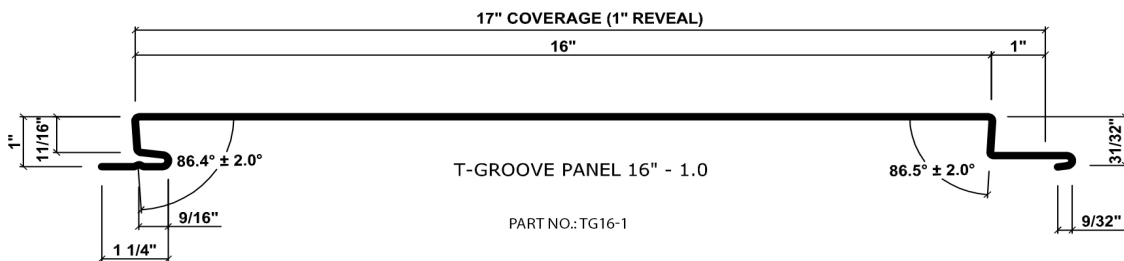

Finishes You've Never Seen Before®

T-GROOVE® 1.0

1" REVEAL PANELS

Click on any one of the panels below to enlarge.

T-GROOVE® - 1.0
AVAILABLE SIZES

FACE	REVEAL	COVERAGE
12"	1"	13"
14"	1"	15"
16"	1"	17"
18"	1"	19"