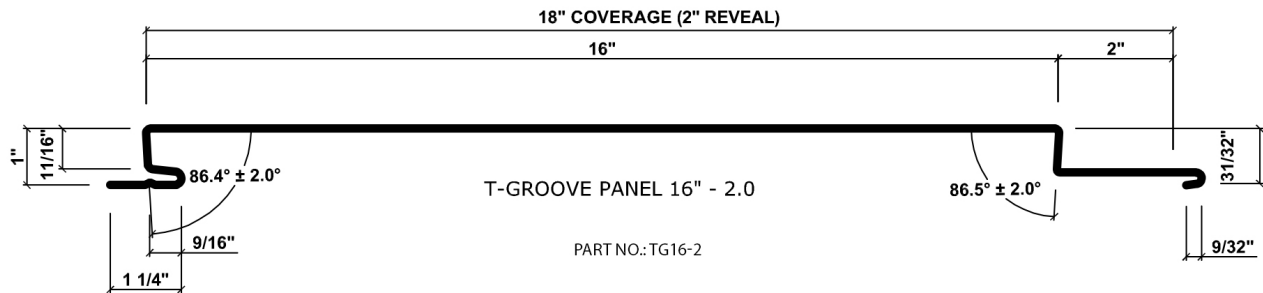

Finishes You've Never Seen Before®

T-GROOVE® 2.0

2" REVEAL PANELS

Click on any one of the panels below to enlarge.

T-GROOVE® - 2.0
AVAILABLE SIZES

FACE	REVEAL	COVERAGE
12"	2"	14"
14"	2"	16"
16"	2"	18"
18"	2"	20"