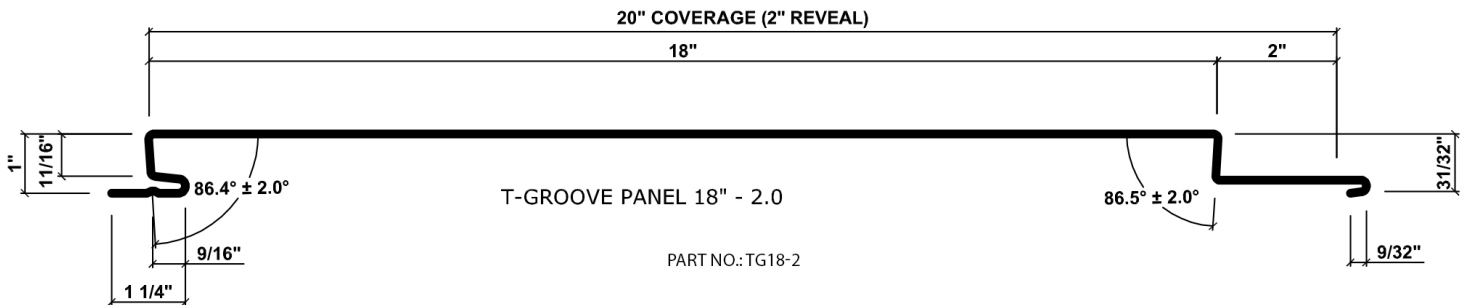

Finishes You've Never Seen Before®

T-GROOVE® 2.0

2" REVEAL PANELS

Click on any one of the panels below to enlarge.

T-GROOVE® - 2.0
AVAILABLE SIZES

FACE	REVEAL	COVERAGE
12"	2"	14"
14"	2"	16"
16"	2"	18"
18"	2"	20"