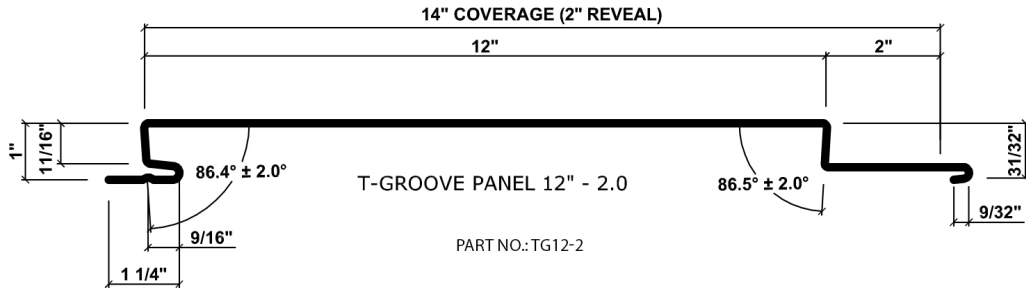

Finishes You've Never Seen Before®

T-GROOVE® 2.0

2" REVEAL PANELS

Click on any one of the panels below to enlarge.

T-GROOVE® - 2.0
AVAILABLE SIZES

FACE	REVEAL	COVERAGE
12"	2"	14"
14"	2"	16"
16"	2"	18"
18"	2"	20"