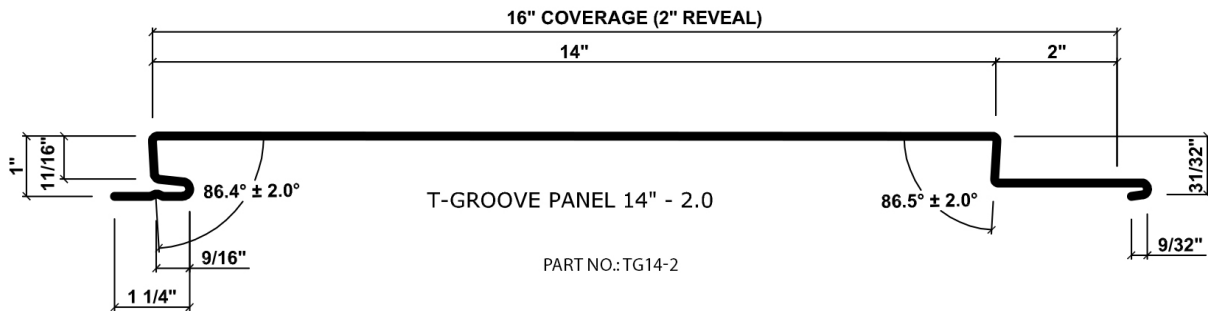

Finishes You've Never Seen Before®

T-GROOVE® 2.0

2" REVEAL PANELS

Click on any one of the panels below to enlarge.

T-GROOVE® - 2.0
AVAILABLE SIZES

FACE	REVEAL	COVERAGE
12"	2"	14"
14"	2"	16"
16"	2"	18"
18"	2"	20"