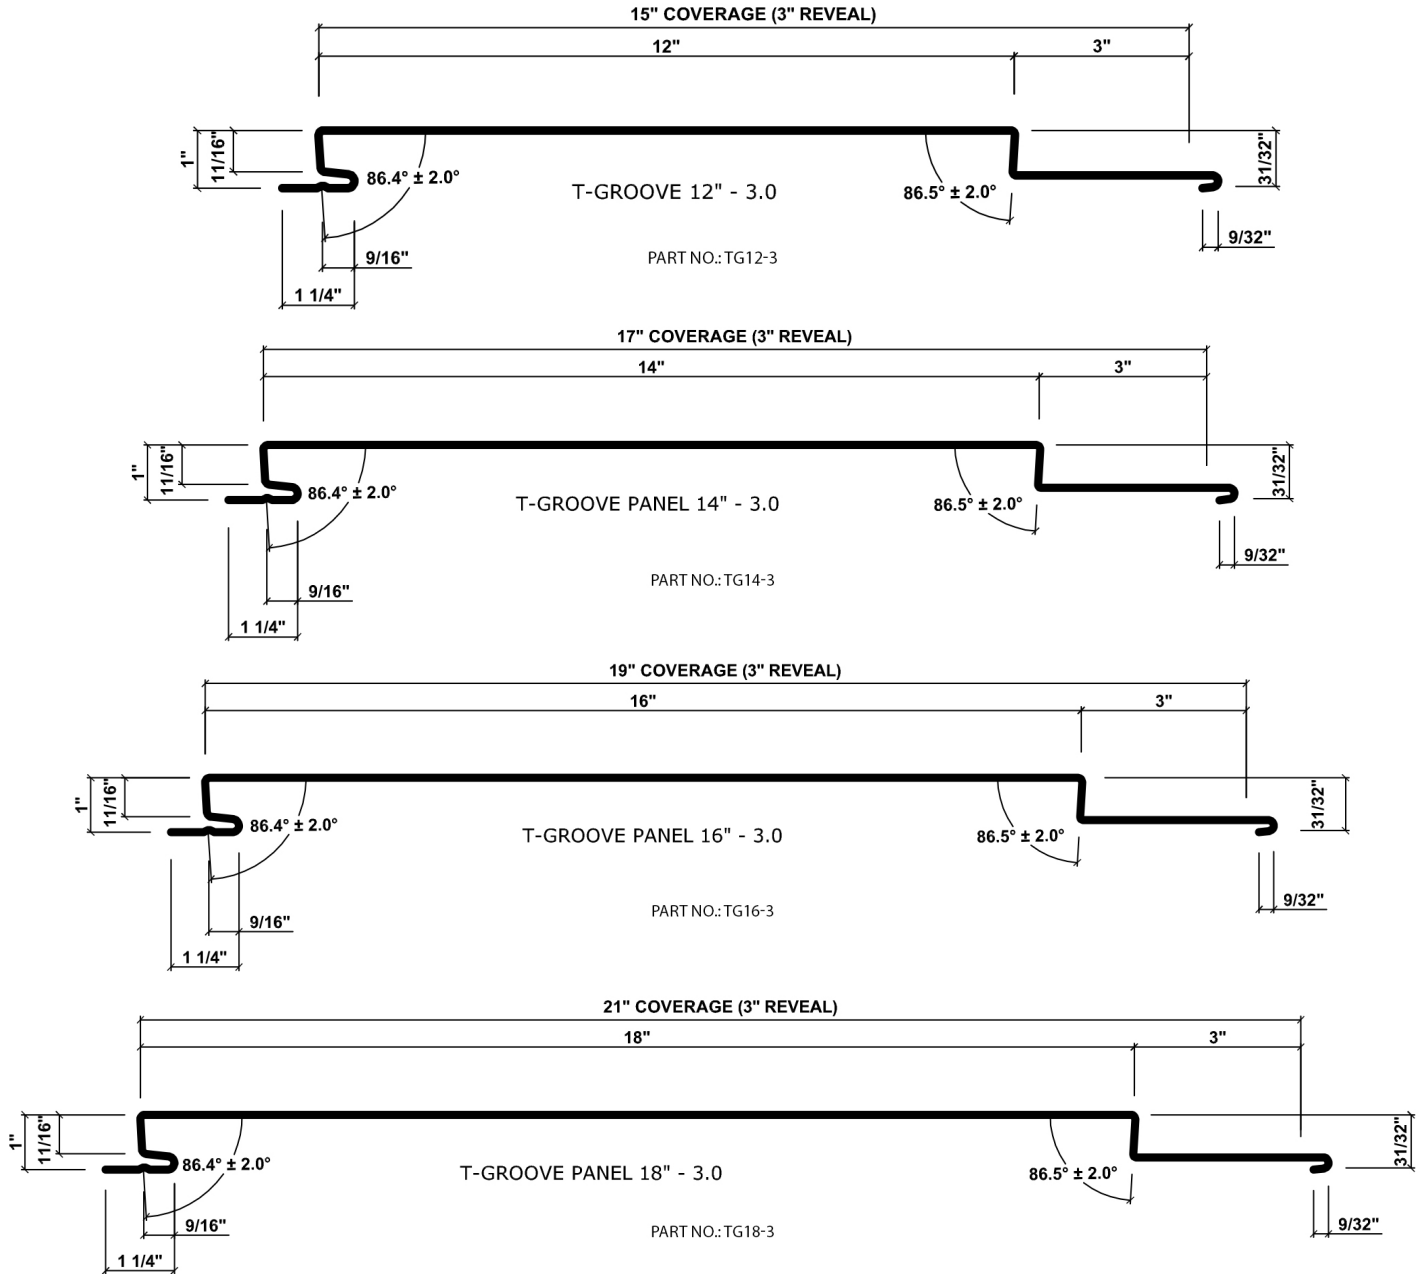

Finishes You've Never Seen Before®

T-GROOVE® 3.0

3" REVEAL PANELS

Click on any one of the panels below to enlarge.

T-GROOVE® - 3.0
 AVAILABLE SIZES

FACE	REVEAL	COVERAGE
12"	3"	15"
14"	3"	17"
16"	3"	19"
18"	3"	21"