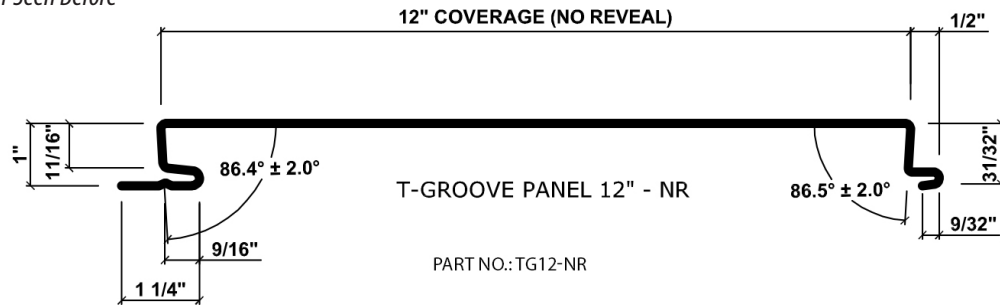

# T-GROOVE® NR NO REVEAL PANELS

Click on any one of the panels below to enlarge.

**T-GROOVE® - NR**  
AVAILABLE SIZES

FACE	REVEAL	COVERAGE
12"	NONE	12"
14"	NONE	14"
16"	NONE	16"
18"	NONE	18"