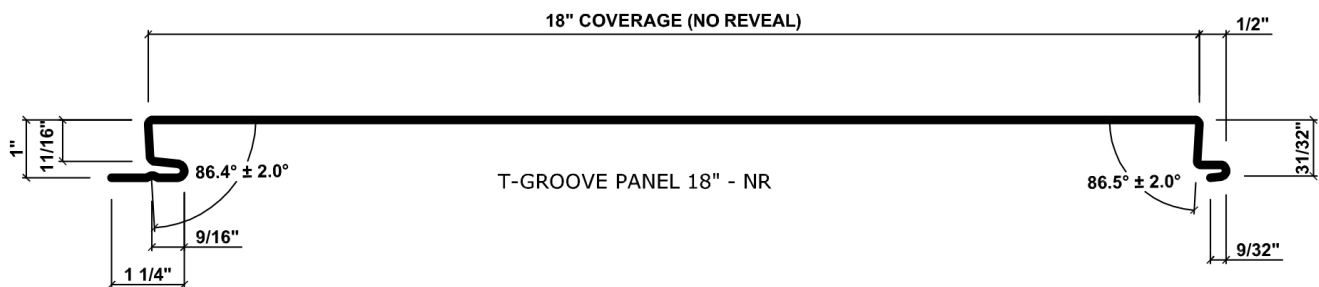

# T-GROOVE® NR NO REVEAL PANELS

Click on any one of the panels below to enlarge.

**T-GROOVE® - NR**  
AVAILABLE SIZES

FACE	REVEAL	COVERAGE
12"	NONE	12"
14"	NONE	14"
16"	NONE	16"
18"	NONE	18"