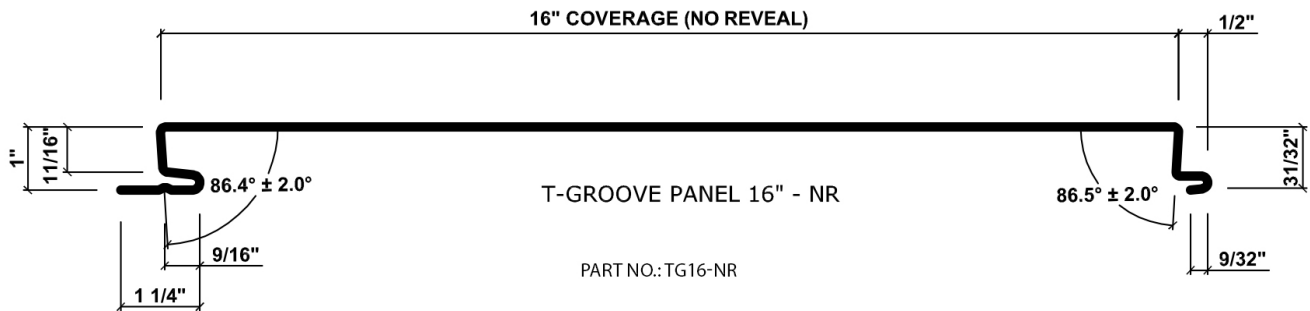

# T-GROOVE® NR NO REVEAL PANELS

Click on any one of the panels below to enlarge.

**T-GROOVE® - NR**  
AVAILABLE SIZES

FACE	REVEAL	COVERAGE
12"	NONE	12"
14"	NONE	14"
16"	NONE	16"
18"	NONE	18"