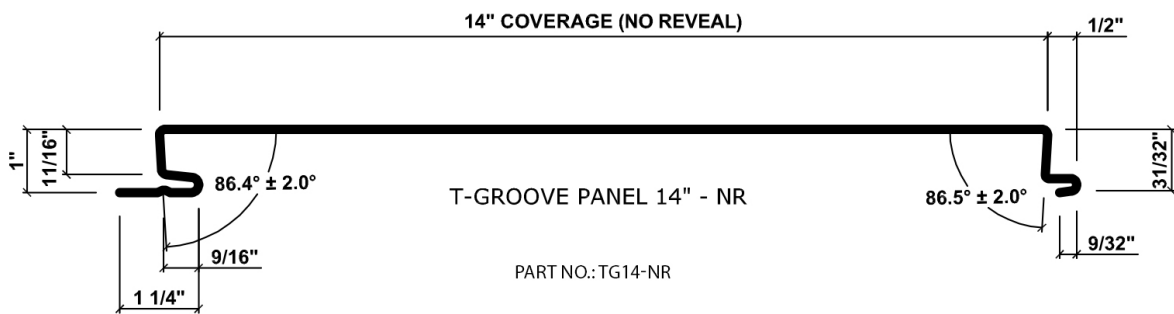

# T-GROOVE® NR NO REVEAL PANELS

Click on any one of the panels below to enlarge.

**T-GROOVE® - NR**  
AVAILABLE SIZES

FACE	REVEAL	COVERAGE
12"	NONE	12"
14"	NONE	14"
16"	NONE	16"
18"	NONE	18"